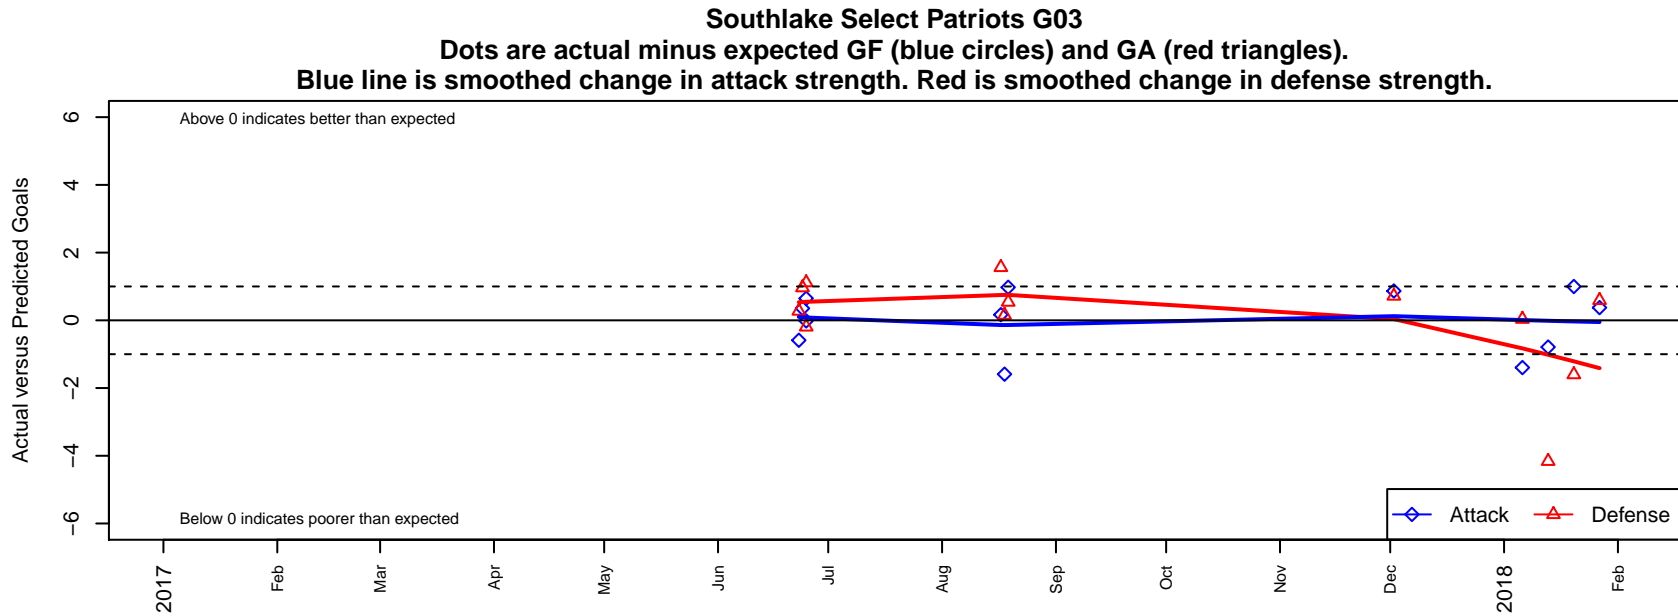

Southlake Select Patriots G03

Renton, WA
 G03 total strength=1257
 attack=7.35 defense=3.22
 fall league = NPSL Div 1 (03) U15

alt names used:
 GRTYSA SOUTHLAKE SELECT 03 PATRIOTS
 GRTYSA SOUTHLAKE SELECT 03 PATRIOTS
 Southlake Select G03 Patriots
 Southlake Select G03 Patriots

Venues played:
 2017 Clash At the Border Gold/Silver/Bronze
 2017 Bigfoot Silver U15
 2017 NPSL Division 1 (03) U15

**attack and defense variance (black dot)
relative to other teams
and top 10 in region**